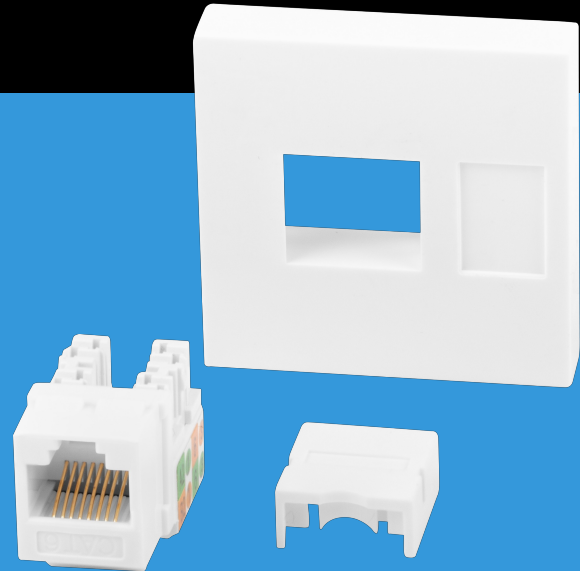

WS-4545-RJ45K-W

WALL SOCKET RJ45 45X45 + KEYSTONE CAT.6 UTP

PRODUCT FEATURES:

- Space for one keystone module (e.g. RJ45, HDMI, USB, RCA, BNC, F)
- Mounting hole adapted to keystone elements
- For mounting in boxes with a maximum depth of 45 mm
- Keystone cat.6 UTP with gold-plated connectors

PRODUCT SPECIFICATION:

Type	Module
Connectors	RJ-45
ICT category	Cat. 6
Colour	White