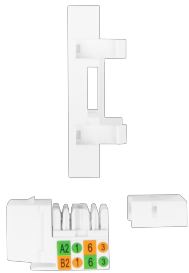

WS-4545-RJ45K-W

WALL SOCKET RJ45 45X45 + KEYSTONE CAT.6 UTP

PRODUCT FEATURES:

- Space for one keystone module (e.g. RJ45, HDMI, USB, RCA, BNC, F)
- Mounting hole adapted to keystone elements
- For mounting in boxes with a maximum depth of 45 mm
- Keystone cat.6 UTP with gold-plated connectors

PRODUCT SPECIFICATION:

Type	Module
Connectors	RJ-45
ICT category	Cat. 6
Colour	White